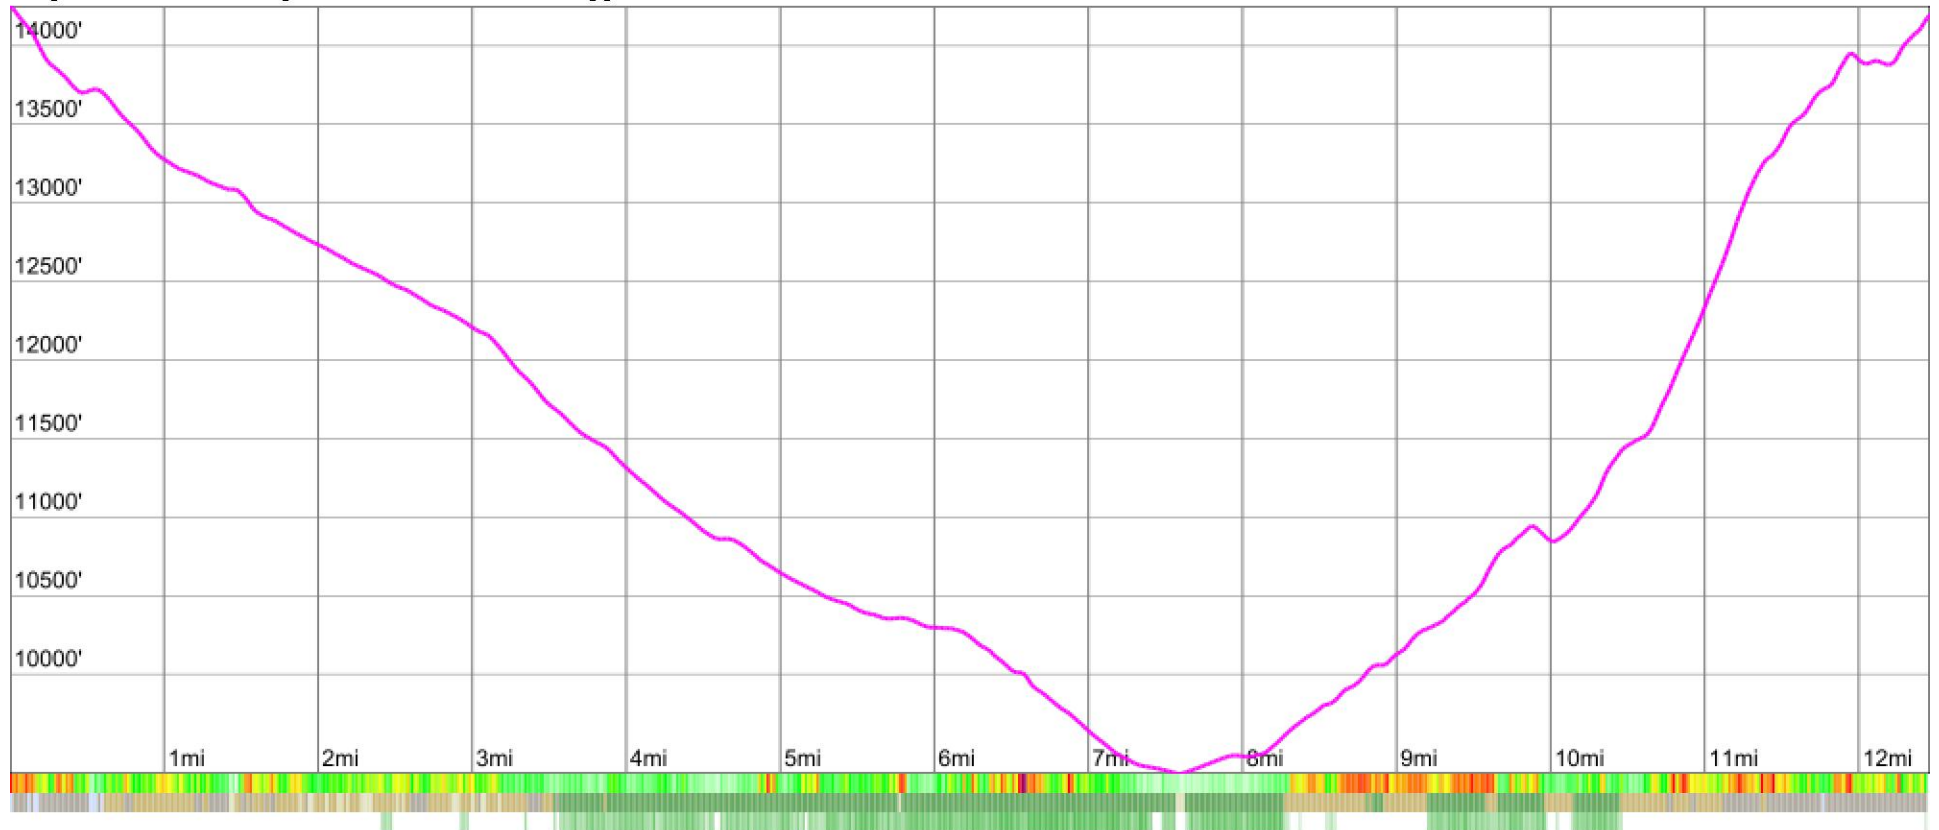

03 - Antero to Princeton

range 9364' to 14252' gain 5069' loss 5128' exaggeration 5.4x

Slope Angle (top), Land Cover (middle), Tree Cover (bottom)